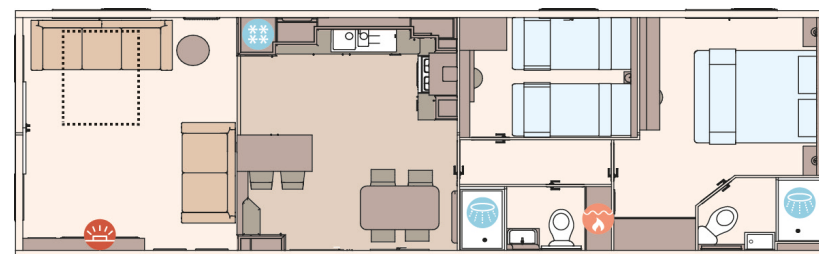

Gunvenna Holiday Park

2023 ABI INGLETON

Gunvenna Holiday Park, St Minver, Wadebridge, Cornwall, PL27 6QN T:01208 862405

ABI Ingleton includes

40ft x 12ft 2 BED

Optional Extra's

- Integrated Dishwasher
- Integrated Microwave
- Integrated Washing Machine
- Pocket Sprung Mattress
- Full Galvanised Chassis
- Front Sliding Doors